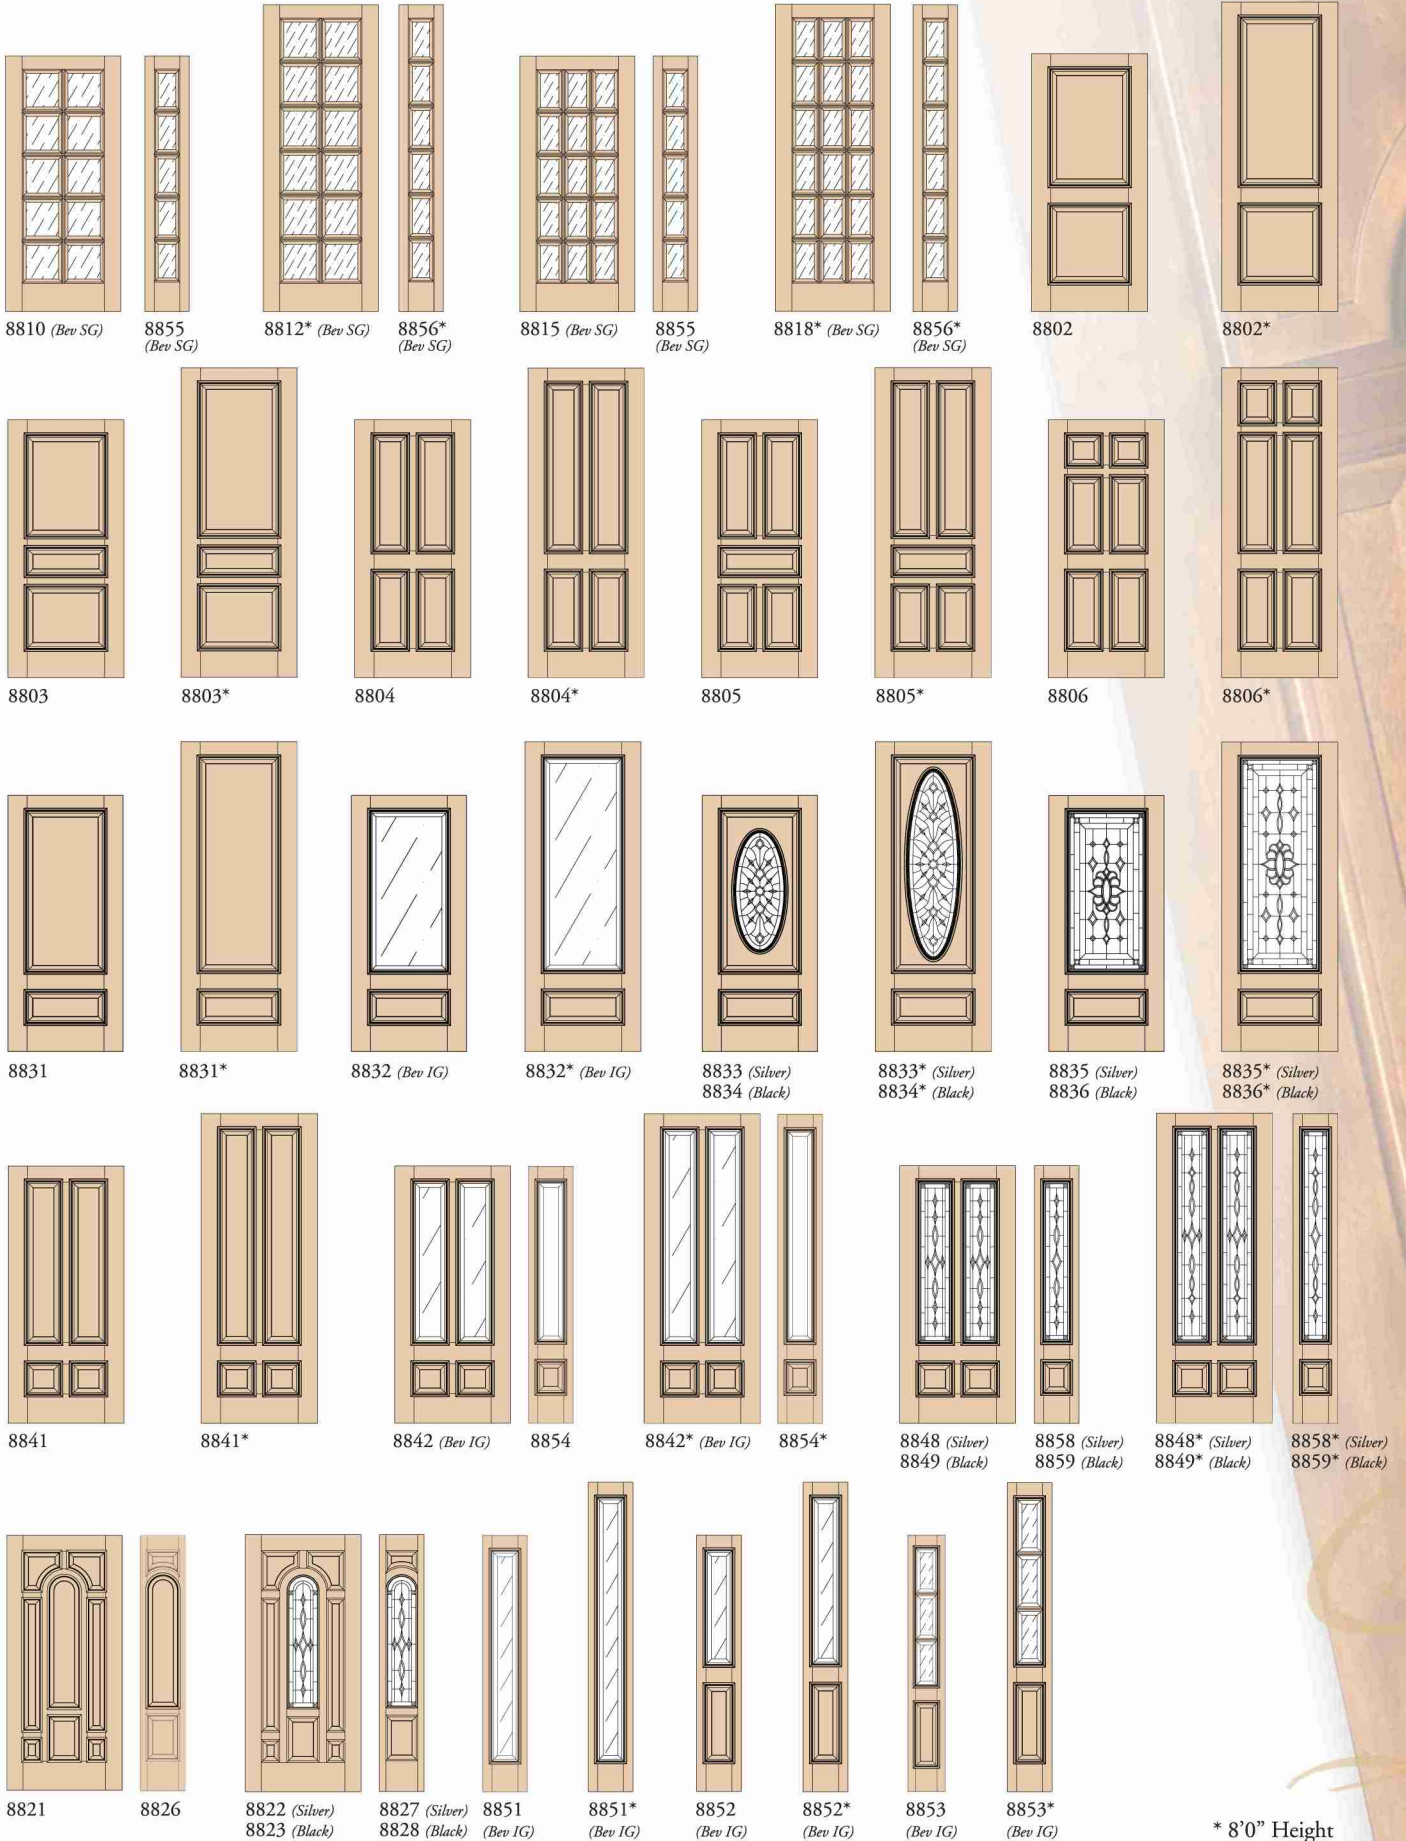

8810 (Bev SG)

8855 (Bev SG)

8815 (Bev SG)

8855 (Bev SG)

8802

8803

8804

8805

8806

8822 (Silver)
8823 (Black)

8827 (Silver)
8828 (Black)

Mahogany 8834

* On one side of the door. Not available on French doors.

8831

8832 (Bev IG)

8833 (Silver)
8834 (Black)

8835 (Silver)
8836 (Black)

8841

8842 (Bev IG)

8854 (Bev IG)

SPECIFICATIONS

THICKNESS:	1-3/4"
WIDTHS:	
<i>Decorative Doors</i>	3'0"
<i>Panel Doors</i>	3'0"
<i>French Doors</i>	2'0", 2'6", 2'8", 3'0"
<i>Sidelights</i>	1'2"
HEIGHTS:	
<i>Decorative Doors</i>	6'8", 8'0"
<i>Panel Doors</i>	6'8", 8'0"
<i>French Doors</i>	6'8", 8'0"
<i>Sidelights</i>	6'8-1/2", 8'0-1/2"
PANELS:	1-5/16" Solid
GLASS:	
<i>Decorative Doors</i>	3/4" Insulated (I.G.)
<i>French Doors</i>	1/4" Beveled (S.G.)
STILES:	
<i>Decorative, Panel Doors</i>	6-1/2"
<i>French Doors</i>	5-1/2"
TOP RAIL:	
<i>Decorative, Panel Doors</i>	5-1/2"
<i>French Doors</i>	4-1/2"
BOTTOM RAIL:	
<i>Decorative, Panel Doors</i>	9-5/8"
<i>French Doors</i>	9-3/16"
LOCK RAIL:	7-3/4"

8848 (Silver)
8849 (Black)

8858 (Silver)
8859 (Black)

8851
(Bev IG)

8852
(Bev IG)

8853
(Bev IG)

STANDARD MAHOGANY DOOR DESIGNS

* 8'0" Height