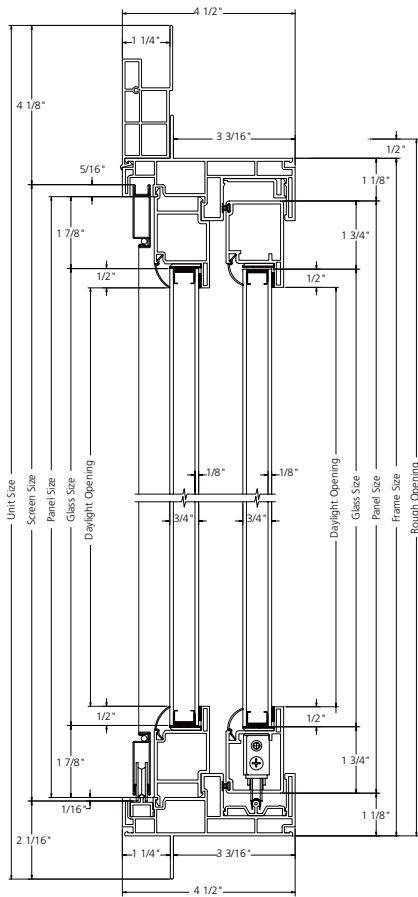

VERTICAL SECTION DETAIL