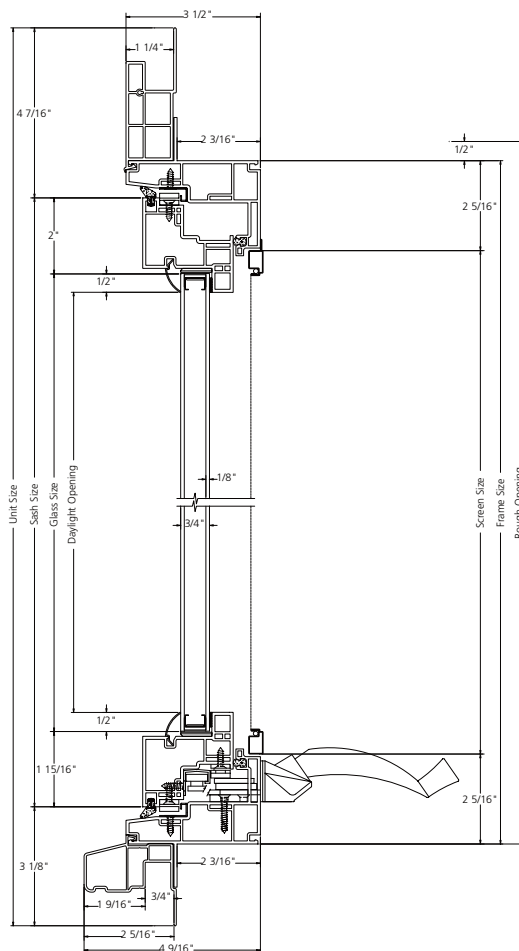

VERTICAL SECTION DETAIL