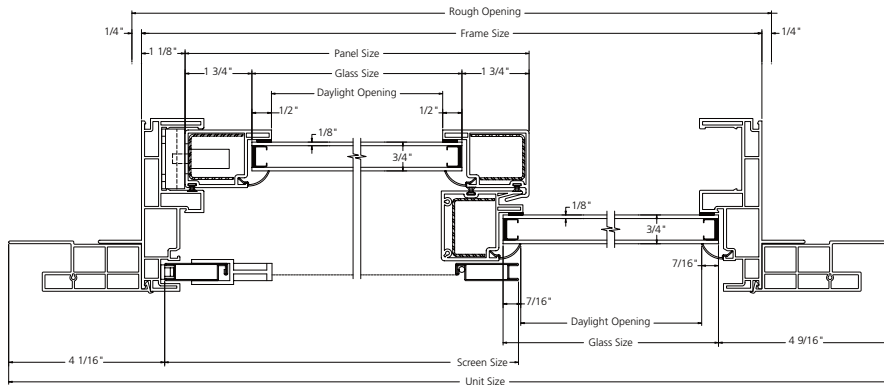

HORIZONTAL SECTION DETAIL