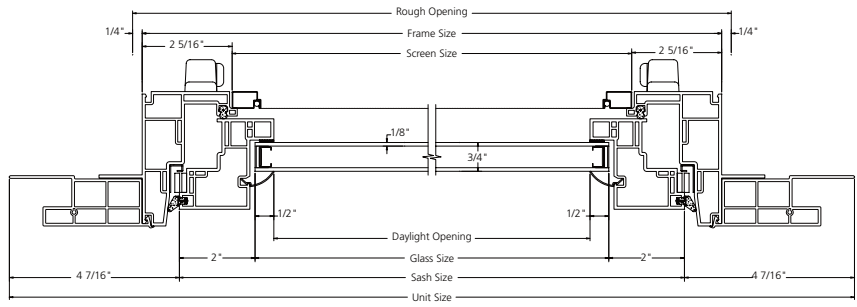

HORIZONTAL SECTION DETAIL

All dimensions are approximate.