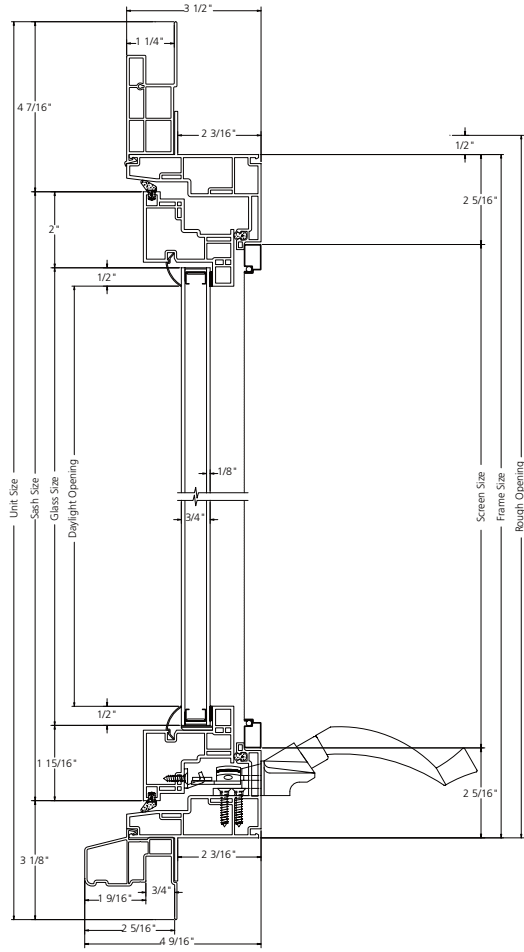

VERTICAL SECTION DETAIL