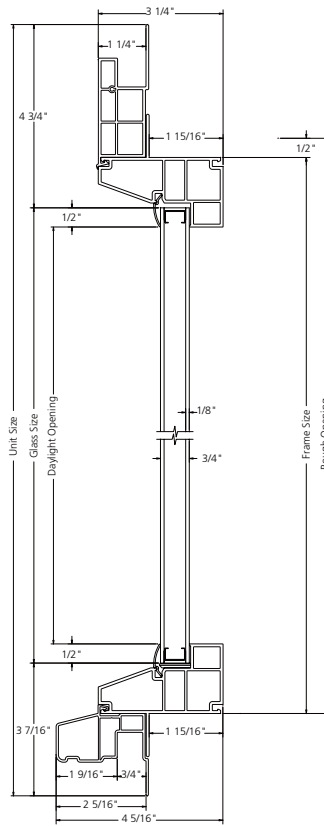

VERTICAL SECTION DETAIL