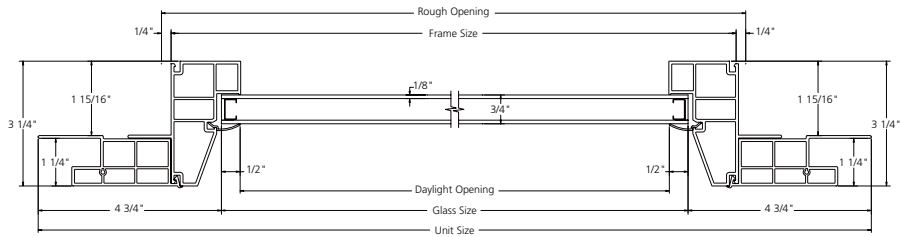

HORIZONTAL SECTION DETAIL

FIXED, RADIUS, GEOMETRIC