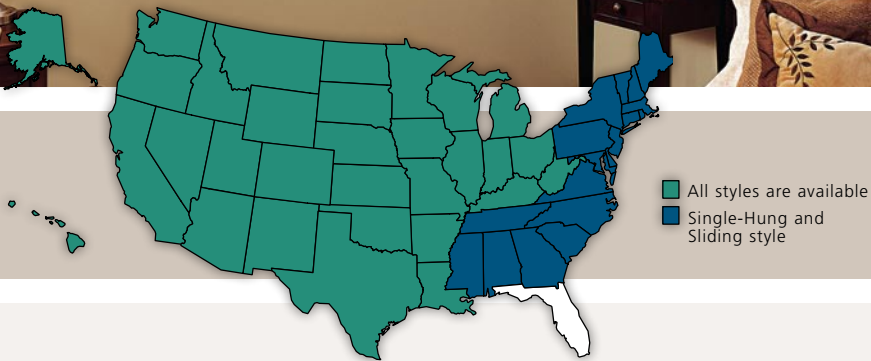

### Premium Vinyl windows and patio doors

Windows available in the following states: Alaska, Arizona, Arkansas, California, Colorado, Hawaii, Idaho, Illinois, Indiana, Iowa, Kansas, Kentucky, Michigan, Minnesota, Missouri, Louisiana, Montana, Nebraska, Nevada, New Mexico, North Dakota, Ohio, Oklahoma, Oregon, South Dakota, Texas, Utah, Washington, Wisconsin, West Virginia and Wyoming.

### Premium Atlantic Vinyl windows and patio doors

Available in the following areas: Alabama, Florida, Georgia, southern Louisiana, Mississippi, North Carolina, South Carolina, Tennessee, Massachusetts, Rhode Island, Virginia, Maryland, Delaware, New Jersey, Long Island, Connecticut and the eastern Texas coast.