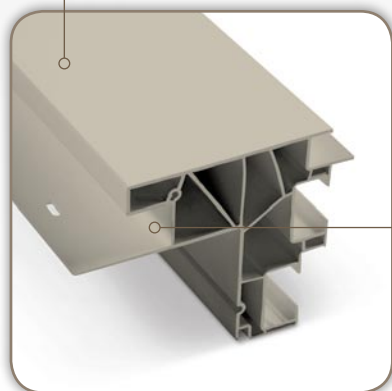

The integral flat casing J-channel allows siding to slip between the casing and nailing fin for a clean look.