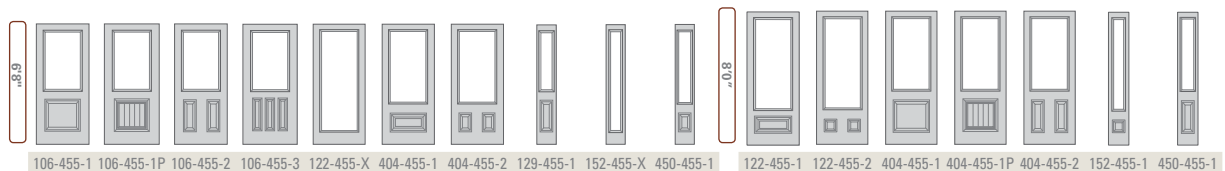

Aria 455 charcoal spectraweld™

All color images of doors represent 6'8" configurations. See line art chart for 8'0" door configurations. For specific door availability, please refer to charts on pages 50-52.