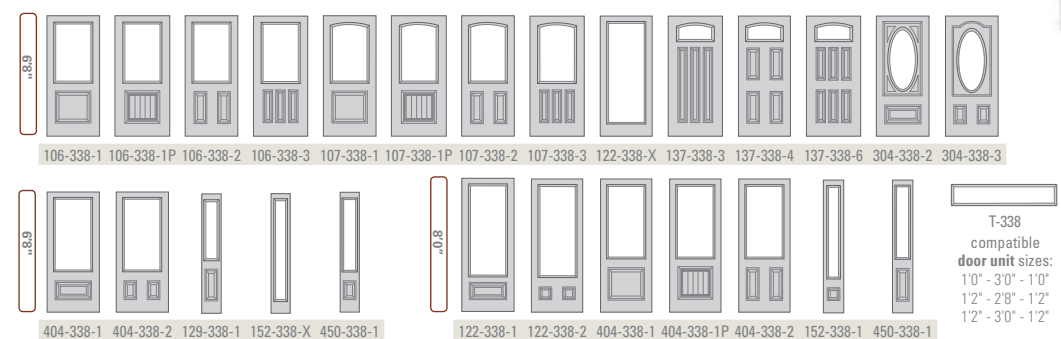

Alston™ 338antique black

All color images of doors represent 6'8" configurations. See line art chart for 8'0" door configurations. For specific door availability, please refer to charts on pages 50-52.