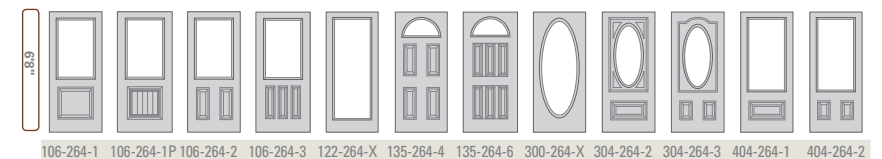

enchanting

BELLEVILLE® CHEYENNE SMOOTH with Fundy™ glass – door BLS-106-264-1P

etched glass
clear glass

Least Obscure 1 2 3 4 5 6 7 8 9 Most Obscure

Fundy™ 264etched

All color images of doors represent 6'8" configurations. See line art chart for 8'0" door configurations. For specific door availability, please refer to charts on pages 50-52.