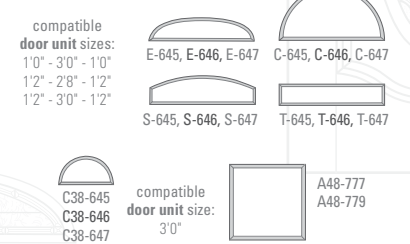

Marquise™ 777brass 778platinum 779antique black 645brass 646platinum 647antique black