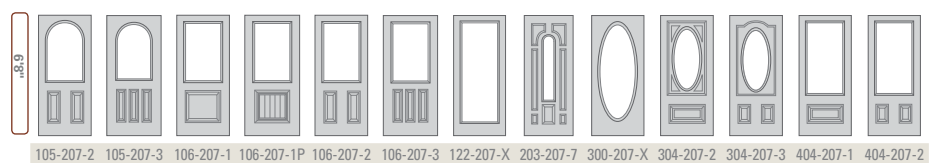

Aurora™207platinum