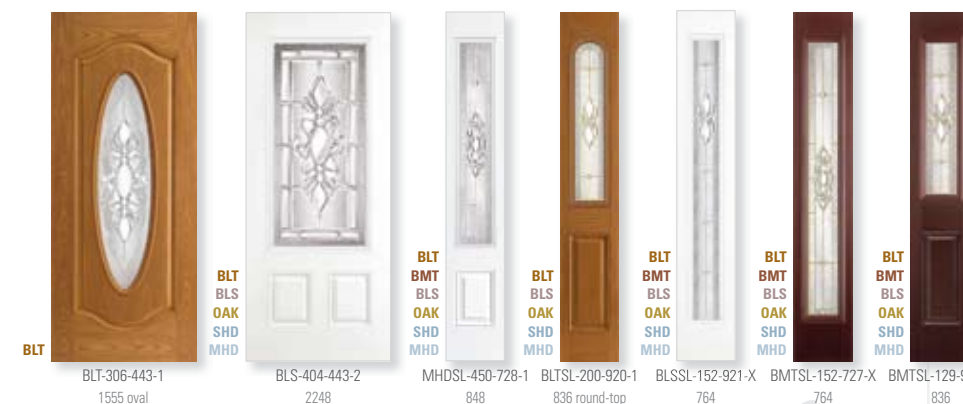

Woodbridge GLASS

BMT BMT-404-442-1
2248

- BLT Belleville® Oak Textured
- BMT Belleville® Mahogany Textured
- BLS Belleville® Smooth
- OAK Oakcraft®
- SHD Sta-Tru® HD Steel
- MHD Masonite® HD Steel

Woodbridge™ 442 • 727 • 920 brass 443 • 728 • 921 platinum 645 brass 646 platinum

105-920-2	105-920-3	106-920-1	106-920-1P	106-920-2	106-920-3	122-442-X	137-920-3	137-920-4	137-920-6	228-920-3	228-920-4	228-920-6	300-442-X	304-442-2	304-442-3	306-442-1
106-921-1	106-921-1P	106-921-2	106-921-3	122-443-X	137-921-3	137-921-4	137-921-6	228-921-3	228-921-4	228-921-6	300-443-X	304-443-2	304-443-3	306-443-1		
404-442-1	404-442-2	129-920-1	152-727-X	152-920-X	200-920-1	450-920-1	122-442-1	122-442-2	306-442-2	404-442-1	404-442-1P	404-442-2	152-727-1	152-920-1	450-727-1	
404-443-1	404-443-2	129-921-1	152-728-X	152-921-X	450-921-1		122-443-1	122-443-2	306-443-2	404-443-1	404-443-1P	404-443-2	152-728-1	152-921-1	450-728-1	

All color images of doors represent 6'8" configurations. See line art chart for 8'0" door configurations. For specific door availability, please refer to charts on pages 50-52.

simply beautiful