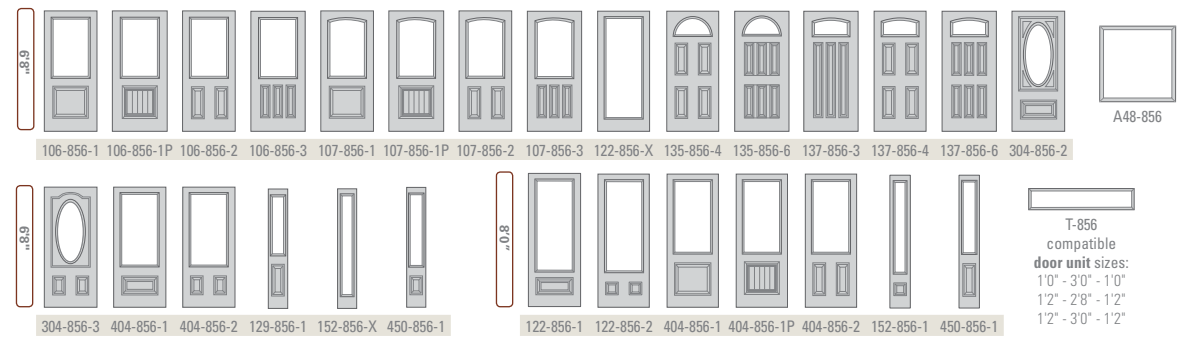

Victorian™ 856antique black