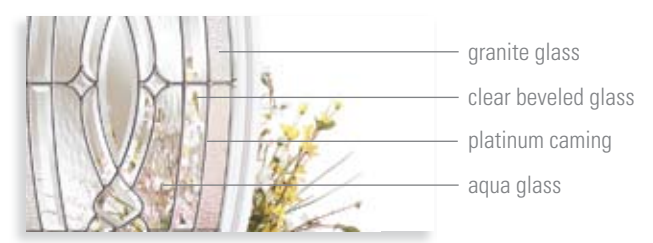

brass
724caming
platinum
725caming

- BLT Belleville® Oak Textured
- BMT Belleville® Mahogany Textured
- BLS Belleville® Smooth
- OAK Oakcraft®
- SHD Sta-Tru® HD Steel
- MHD Masonite® HD Steel