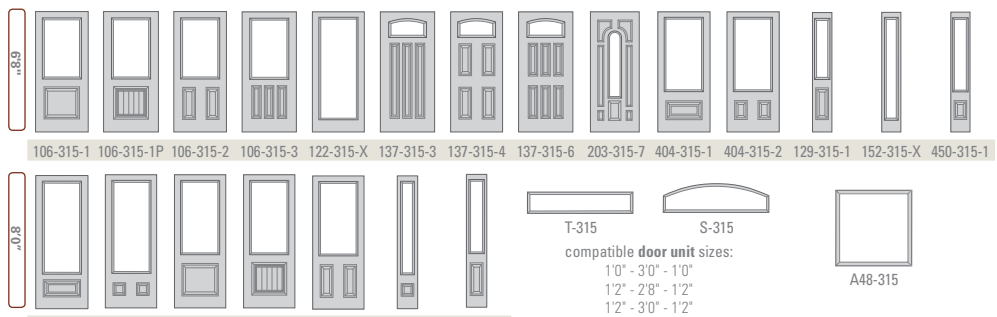

Monaco™ 315 antique black

122-315-1 122-315-2 404-315-1 404-315-1P 404-315-2 152-315-1 450-315-1
All color images of doors represent 6'8" configurations. See line art chart for 8'0" door configurations. For specific door availability, please refer to charts on pages 50-52.

splash of color