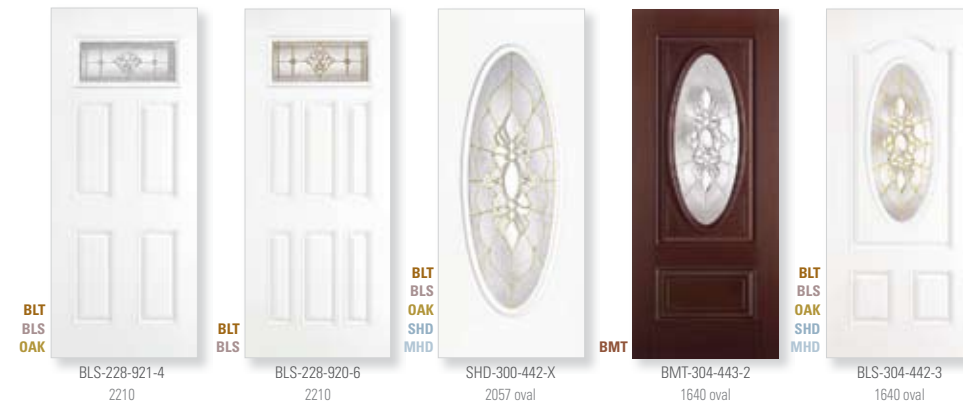

Woodbridge GLASS

BMT BMT-404-442-1
2248

- BLT Belleville® Oak Textured
- BMT Belleville® Mahogany Textured
- BLS Belleville® Smooth
- OAK Oakcraft®
- SHD Sta-Tru® HD Steel
- MHD Masonite® HD Steel

Woodbridge™ 442 • 727 • 920 brass 443 • 728 • 921 platinum 645 brass 646 platinum

105-920-2	105-920-3	106-920-1	106-920-1P	106-920-2	106-920-3	122-442-X	137-920-3	137-920-4	137-920-6	228-920-3	228-920-4	228-920-6	300-442-X	304-442-2	304-442-3	306-442-1
106-921-1	106-921-1P	106-921-2	106-921-3	122-443-X	137-921-3	137-921-4	137-921-6	228-921-3	228-921-4	228-921-6	300-443-X	304-443-2	304-443-3	306-443-1		
404-442-1	404-442-2	129-920-1	152-727-X	152-920-X	200-920-1	450-920-1	122-442-1	122-442-2	306-442-2	404-442-1	404-442-1P	404-442-2	152-727-1	152-920-1	450-727-1	
404-443-1	404-443-2	129-921-1	152-728-X	152-921-X	450-921-1		122-443-1	122-443-2	306-443-2	404-443-1	404-443-1P	404-443-2	152-728-1	152-921-1	450-728-1	

All color images of doors represent 6'8" configurations. See line art chart for 8'0" door configurations. For specific door availability, please refer to charts on pages 50-52.

simply beautiful