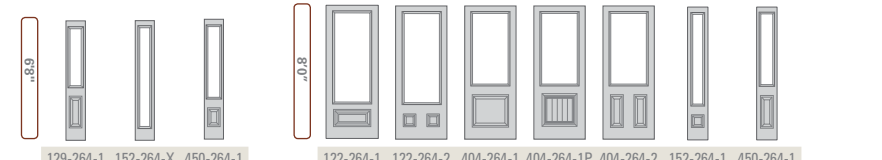

enchanting

BELLEVILLE® CHEYENNE SMOOTH with Fundy™ glass – door BLS-106-264-1P

etched glass
clear glass

Least Obscure 1 2 3 4 5 6 7 8 9 Most Obscure

Fundy™ 264etched

All color images of doors represent 6'8" configurations. See line art chart for 8'0" door configurations. For specific door availability, please refer to charts on pages 50-52.