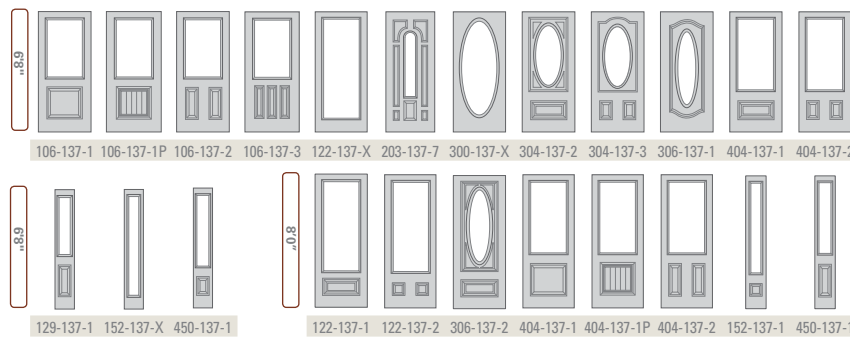

Oxford 137v-groove

v-groove 137

v-groove

glue chip glass

sandblast

Least Obscure PRIVACY RATING Most Obscure

1 2 3 4 5 6 7 8 9

aesthetically pleasing