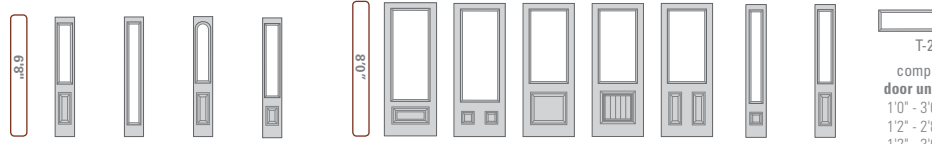

129-207-1 152-207-X 200-207-1 450-207-1 122-207-1 122-207-2 404-207-1 404-207-1P 404-207-2 152-207-1 450-207-1

T-207
compatible
door unit sizes:
10" - 30" - 10"
12" - 28" - 12"
12" - 30" - 12"

All color images of doors represent 6'8" configurations. See line art chart for 8'0" door configurations. For specific door availability, please refer to charts on pages 50-52.