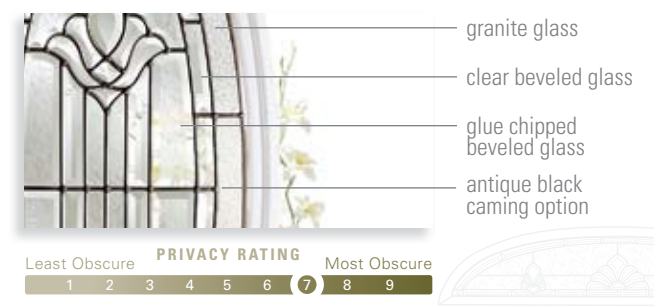

Marquise™ 777brass 778platinum 779antique black 645brass 646platinum 647antique black