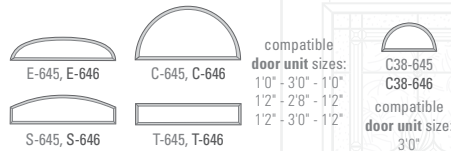

MHD-106-920-1P
2236