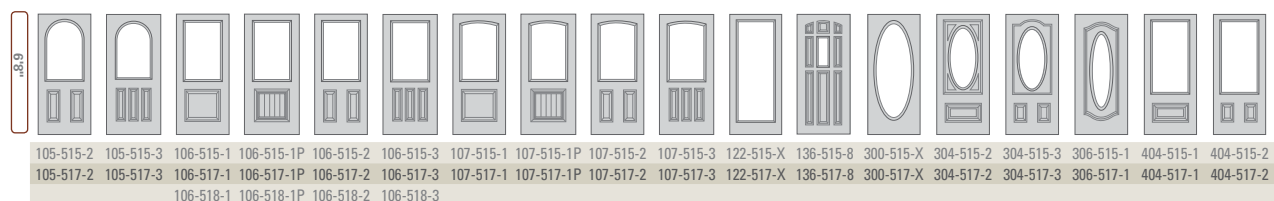

Georgian™ 515brass 517platinum 518antique black 645brass 646platinum 647antique black

All color images of doors represent 6'8" configurations. See line art chart for 8'0" door configurations. For specific door availability, please refer to charts on pages 50-52.

exceptional quality