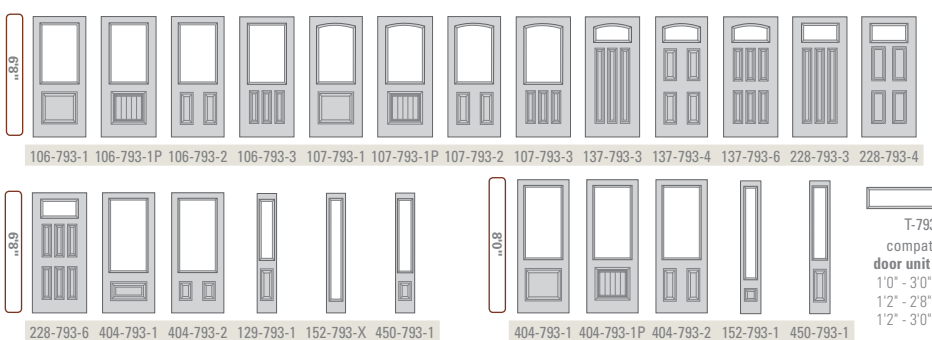

Navarro™ 793antique black

All color images of doors represent 6'8" configurations. See line art chart for 8'0" door configurations. For specific door availability, please refer to charts on pages 50-52.

authentic surpassed quality