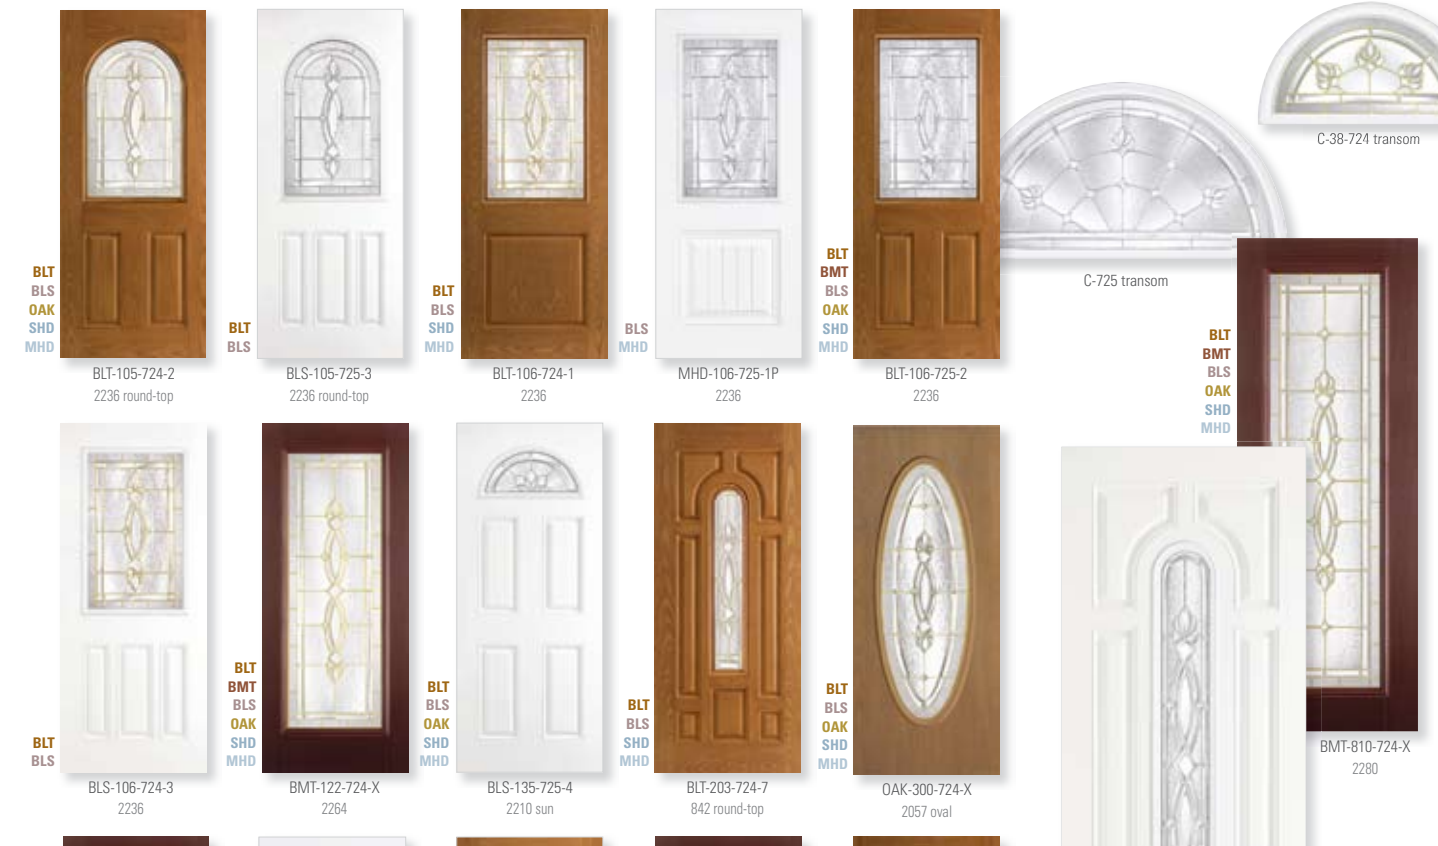

glue chip glass

sandblast

Least Obscure PRIVACY RATING Most Obscure

1 2 3 4 5 6 7 8 9

aesthetically pleasing

panama
GLASS

BELLEVILLE® OAK TEXTURED with Panama™ glass -- door BLT-122-725-X -- sidelite BLTSL-152-725-X -- transom E-725