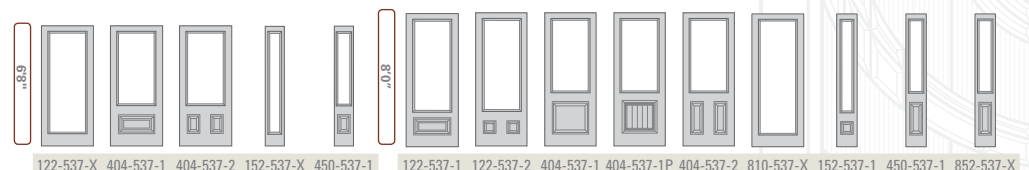

Zavalla 537 platinum

122-537-X 404-537-1 404-537-2 152-537-X 450-537-1 122-537-1 122-537-2 404-537-1 404-537-1P 404-537-2 810-537-X 152-537-1 450-537-1 852-537-X

All color images of doors represent 6'8" configurations. See line art chart for 8'0" door configurations. For specific door availability, please refer to charts on pages 50-52.