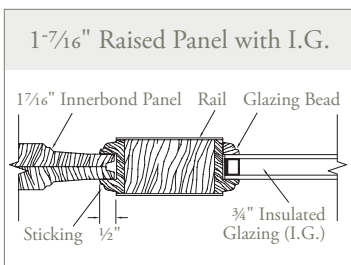

LIFE
GOES THROUGH IT

tra·di·tion·al ^{adj.}

*of or pertaining to
tradition, embracing a
door that does what you
expect it to do*

5565 | shown in knotty alder

traditional exterior doors

7130

7344

7132

7134

7120

I.G. = 3/4" Insulated Glazing
S.G. = 1/8" Single Glazing

Did you ever think you'd have this many choices of raised panel doors? Did you ever think it would be this tough a decision?

2020

2132

2134