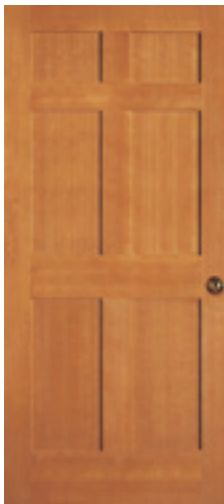

70766 3/4" FP
Option: 766 3/8" FP