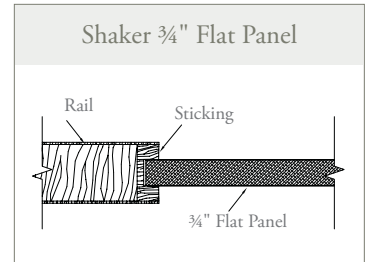

70766 3/4" FP
Option: 766 3/8" FP