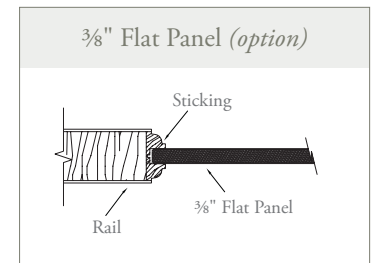

Flat Panel Doors

(all doors this page)

7284 3/4" FP
Option: 84 3/8" FP

7220 3/8" FP
Option: 20 3/8" FP

7282 3/4" FP
Option: 82 3/8" FP

7230 3/4" FP
Option: 30 3/8" FP

YOUR LIFE. YOUR DOOR. | KEY

See more information on pages 6–11.