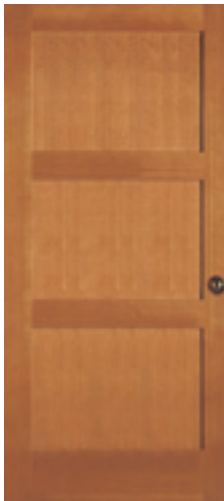

70755 3/4" FP
Option: 755 3/8" FP

70766 3/4" FP
Option: 766 3/8" FP

70720 3/4" FP
Option: 720 3/8" FP

70782 3/4" FP
Option: 782 3/8" FP

70730 3/4" FP
Option: 730 3/8" FP

70760 3/4" FP
Option: 760 3/8" FP

70762 3/4" FP
Option: 762 3/8" FP

Your Options

Flat Panel With Traditional Ovolo Sticking		
Styles	3/4" panel	3/8" panel
Door	7220	20
Door	7282	82
Door	7230	30
Door	7284	84

Shaker Style Flat Panel		
Styles	3/4" panel	3/8" panel
Door	70744	744
Door	70755	755
Door	70766	766
Door	70720	720
Door	70782	782
Door	70730	730
Door	70760	760
Door	70762	762