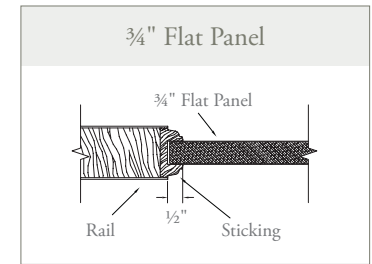

Flat Panel Doors

(all doors this page)

7284 3/4" FP
Option: 84 3/8" FP

7220 3/8" FP
Option: 20 3/8" FP

7282 3/4" FP
Option: 82 3/8" FP

7230 3/4" FP
Option: 30 3/8" FP

YOUR LIFE. YOUR DOOR. | KEY

See more information on pages 6–11.