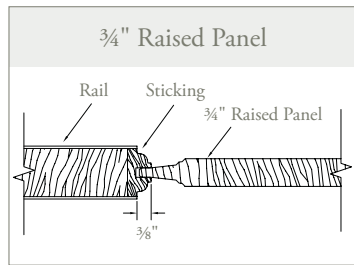

Raised Panel Doors

AVAILABLE OPTIONS INSIDE

Open to learn how this custom door was created.