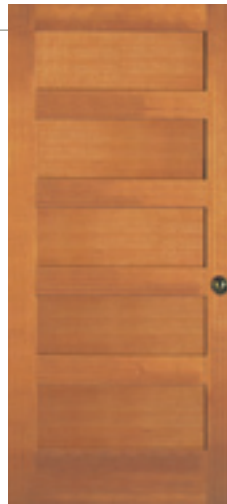

Flat Panel Doors

(all doors this page)

7284 3/4" FP
Option: 84 3/8" FP

7220 3/8" FP
Option: 20 3/8" FP

7282 3/4" FP
Option: 82 3/8" FP

7230 3/4" FP
Option: 30 3/8" FP

YOUR LIFE. YOUR DOOR. | KEY

See more information on pages 6–11.

Any Wood

Any Size

Glass Options

Coming Choices

Privacy Rating

Shaker Series Flat Panel

(all doors this page)

70744 3/4" FP
Option: 744 3/8" FP