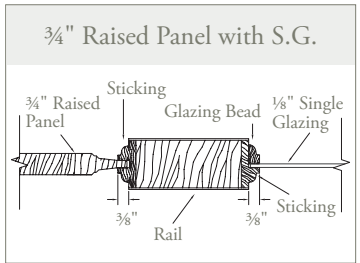

LIFE
GOES THROUGH IT

tra·di·tion·al ^{adj.}

*of or pertaining to
tradition, embracing a
door that does what you
expect it to do*

5565 | shown in knotty alder

traditional exterior doors

7130

7344

7132

7134

7120

I.G. = 3/4" Insulated Glazing
S.G. = 1/8" Single Glazing

Did you ever think you'd have this many choices of raised panel doors? Did you ever think it would be this tough a decision?

2020

2132

2134