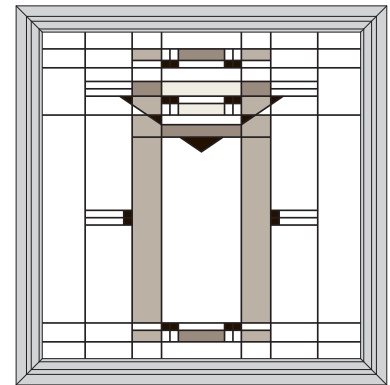

Picture Windows shown in Timberland color palette

Vintage

Cosmopolitan

Tulips

Synergy

Harmony

Aztec

The designs shown here also represent the center sash in the 3-Lite Slider Model 304 and the 3-Lite Casement Model 227.