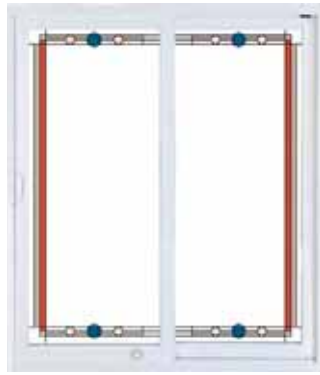

Cosmopolitan