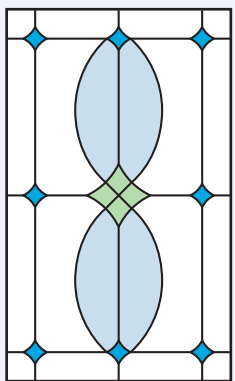

Strike a unique balance between contemporary and traditional!

Caribbean

Color will bring new life to the entry of your home.