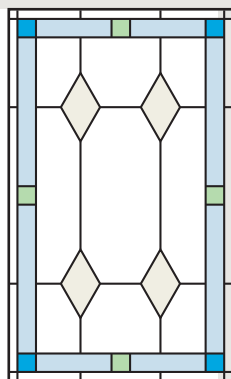

Vintage Clear

The Vintage pattern is also available on clear glass.

Use style code VIC when ordering Vintage Clear.

460, 430, 400, 160 and 130
Vintage Clear styles are also available in our 24-gauge entry doors.

Caribbean

This simple yet sophisticated pattern passes the test of time.