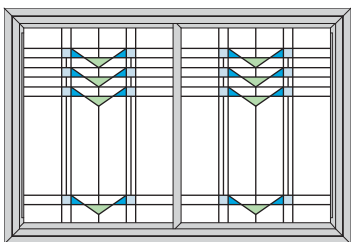

Slider Windows shown in Caribbean color palette

Vintage

Cosmopolitan

Tulips

Synergy

Harmony

Aztec

Above designs are also representative of the 3-Lite Slider Model 303 and 3-Lite Slider Model 304 end sashes. The designs shown in the Picture Window section represent the center sash in the 3-Lite Slider Model 304.