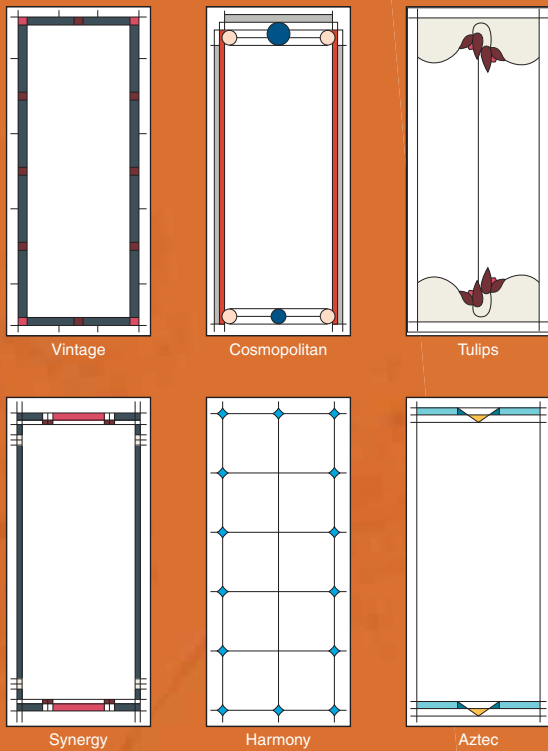

Storm Door Styles

Inspirations Art Glass for storm doors can either complement the Inspirations Art Glass on your sidelites and transom, or can stand alone beautifully.

Spectrum™ models

All glass styles available in all color palettes.

Spectrum Model 291 Full View also available in all designs.

Decorator models

All glass styles available in all color palettes.

The Vintage pattern shown above is also available in all color palettes on Deluxe models #397 Full View and #396 & #396-V Three-quarter View.