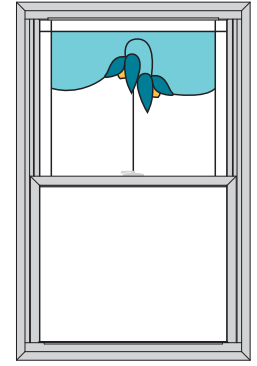

INTEGRA®

Vinyl Windows

Add your personal style to your vinyl windows in any of our five color palettes. Whether it's a Double Hung, Slider, Awning, Picture, or Casement Window, we've got the options you want.

Note: The Inspirations Art Glass designs shown on these Integra Vinyl Windows reflect average size windows. The designs will vary to accommodate your specific window sizes. See price list for size limitations per window type.

Double Hung (top sash only) shown in Coral Reef color palette
Available in 300 Series only.

Tulips

Double Hung (both sashes) shown in Coral Reef color palette
Available in 300 Series only.

Double Hung windows with design in both sashes are not available in Oriel Style.

Integra Vinyl Windows are available in all color palettes.