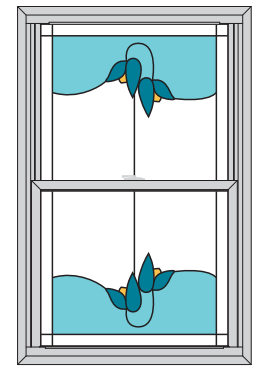

Double Hung windows with design in both sashes are not available in Oriel Style.

Integra Vinyl Windows are available in all color palettes.

Vintage

Cosmopolitan

Tulips

Synergy

Harmony

Aztec