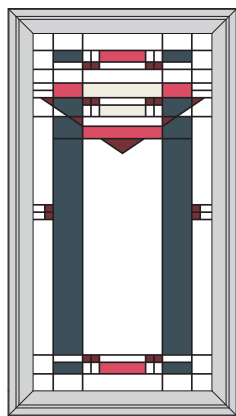

Casement Windows shown in Vineyard color palette

Synergy

These designs are also representative of the 2-Lite Casement Model 226, 3-Lite Casement Model 229 and 3-Lite Casement Model 227 end sashes. The designs shown in the Picture Window section represent the center sash in the 3-Lite Casement Model 227.