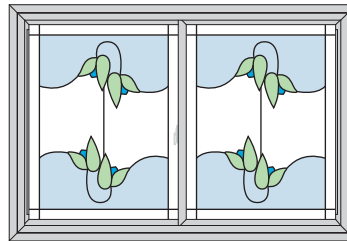

Slider Windows shown in Caribbean color palette

Tulips

Above designs are also representative of the 3-Lite Slider Model 303 and 3-Lite Slider Model 304 end sashes. The designs shown in the Picture Window section represent the center sash in the 3-Lite Slider Model 304.

Available in 300 Series only.

Awning Windows shown in Sedona color palette