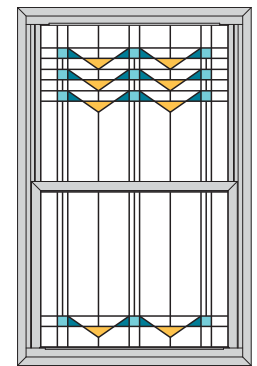

Double Hung windows with design in both sashes are not available in Oriel Style.

Integra Vinyl Windows are available in all color palettes.

Vintage

Cosmopolitan

Tulips

Synergy

Harmony

Aztec