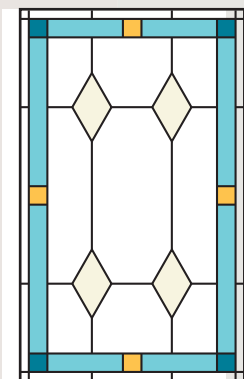

Vintage Clear

The Vintage pattern is also available on clear glass.

Use style code VIC when ordering Vintage Clear.

460, 430, 400, 160 and 130
Vintage Clear styles are also available in our 24-gauge entry doors.

Coral Reef

This simple yet sophisticated pattern passes the test of time.