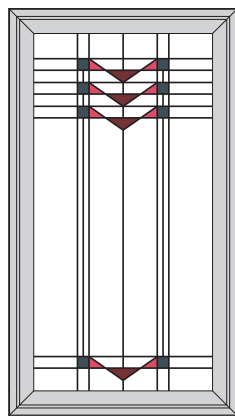

Aztec

These designs are also representative of the 2-Lite Casement Model 226, 3-Lite Casement Model 229 and 3-Lite Casement Model 227 end sashes. The designs shown in the Picture Window section represent the center sash in the 3-Lite Casement Model 227.