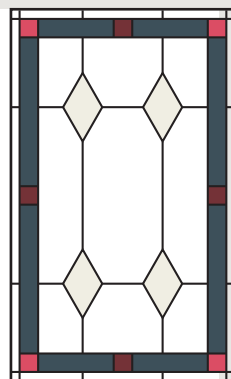

Vintage Clear

The Vintage pattern is also available on clear glass.

Use style code VIC when ordering Vintage Clear.

460, 430, 400, 160 and 130
Vintage Clear styles are also available in our 24-gauge entry doors.

Vineyard

This simple yet sophisticated pattern passes the test of time.