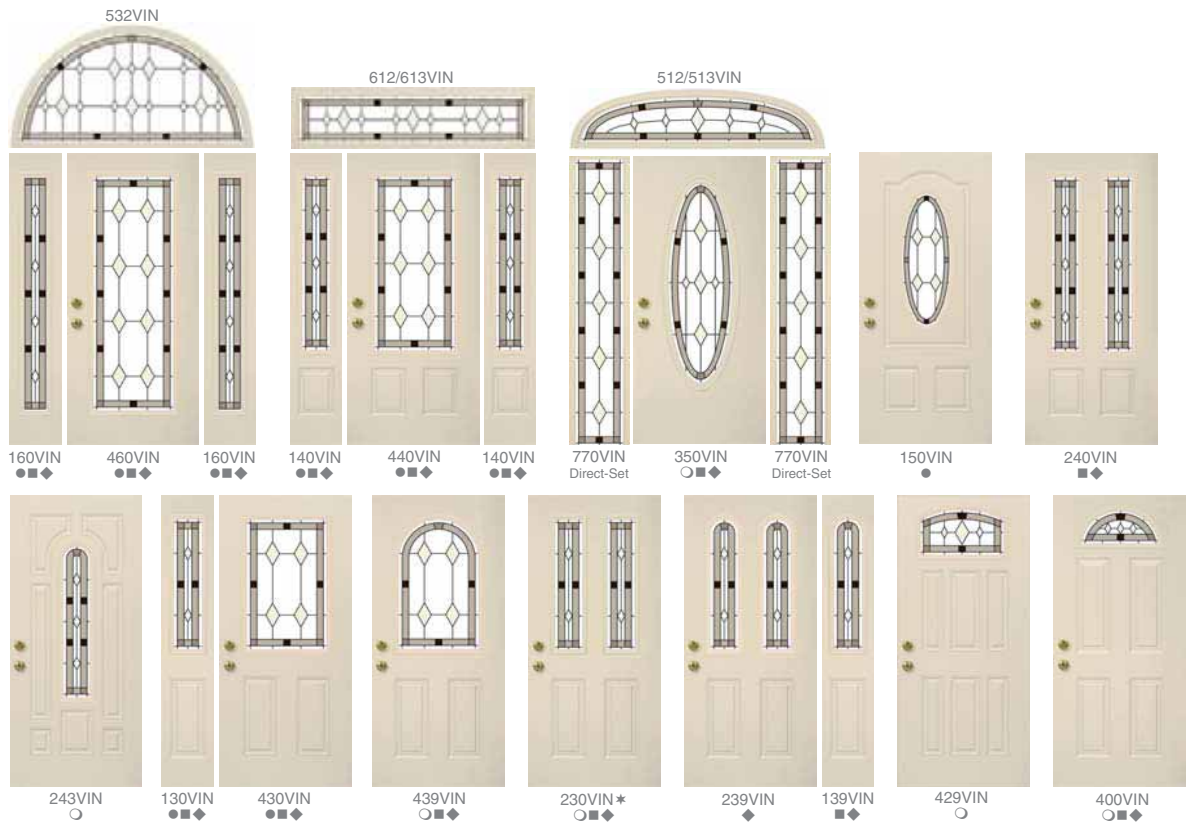

Entry Door Styles

Vintage