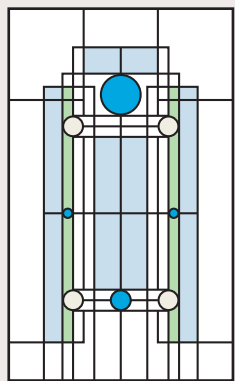

Finally... a glass that expresses your personality!

Caribbean

Be the envy of your neighbors with this bold glass style.