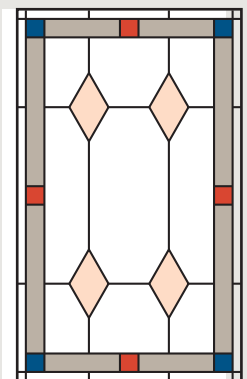

460, 430, 400, 160 and 130
Vintage Clear styles are also available in our 24-gauge entry doors.

Coral Reef

Caribbean

Vineyard

Timberland

Sedona

This simple yet sophisticated pattern passes the test of time.