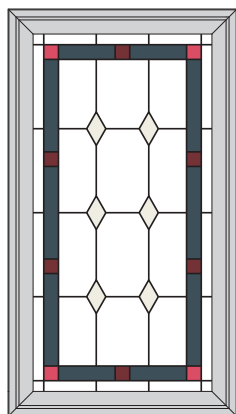

Casement Windows shown in Vineyard color palette

Vintage

These designs are also representative of the 2-Lite Casement Model 226, 3-Lite Casement Model 229 and 3-Lite Casement Model 227 end sashes. The designs shown in the Picture Window section represent the center sash in the 3-Lite Casement Model 227.