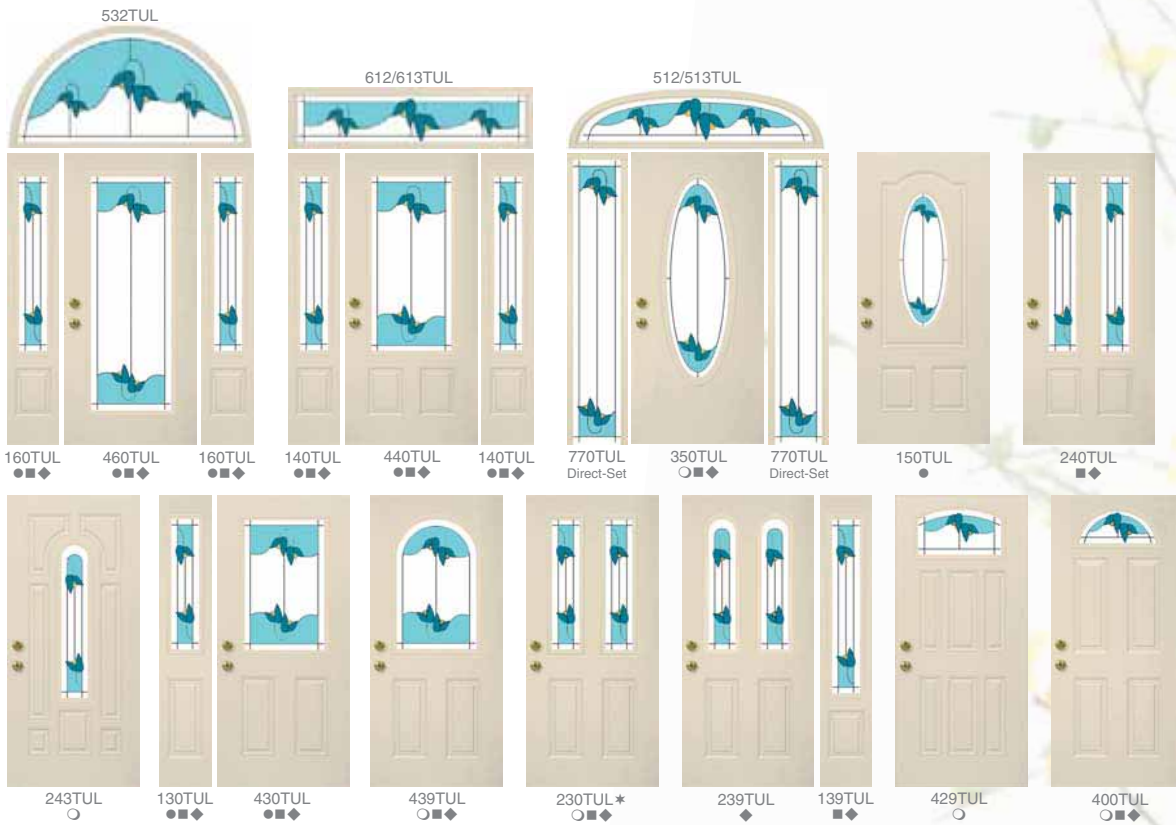

All designs shown from the outside of the house

Doors available in: ● Signet and Heritage Fiberglass ○ Heritage Fiberglass Only ■ 20 and 22-gauge Woodgrain Textured Steel ◆ Smooth Steel * Not available on 20-gauge Woodgrain Textured Steel