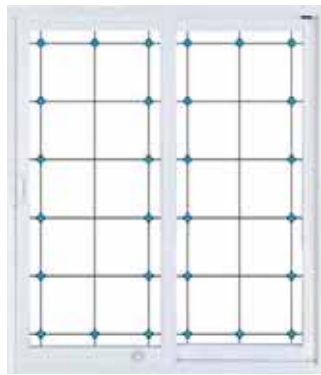

PRESTIGE™

Vinyl Patio Door System

Harmony

Enhance your view through a new Prestige Vinyl Patio Door with your choice of tastefully designed Inspirations Art Glass patterns. Each design creates a distinct ambiance for setting the mood of your patio experience.

Prestige Patio Doors are available with all color palettes. Also available in 3 and 4-panel configurations.

Refer to the ProVia Door Product Catalog to discover why discriminating homeowners choose the Prestige patio door over other doors.