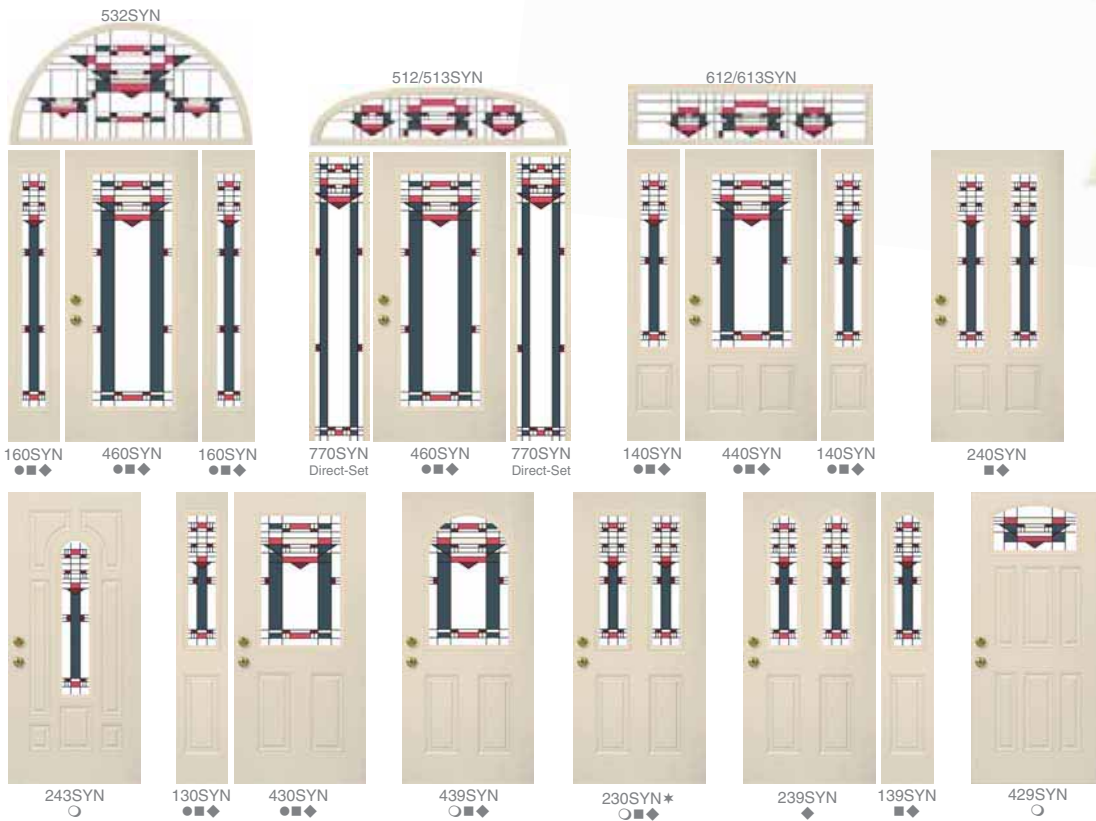

All designs shown from the outside of the house

Doors available in: ● Signet and Heritage Fiberglass ○ Heritage Fiberglass Only ■ 20 and 22-gauge Woodgrain Textured Steel ◆ Smooth Steel * Not available on 20-gauge Woodgrain Textured Steel