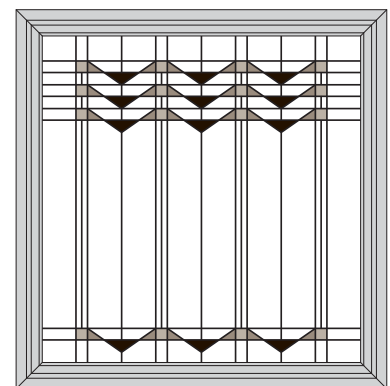

Picture Windows shown in Timberland color palette

Vintage

Cosmopolitan

Tulips

Synergy

Harmony

Aztec

The designs shown here also represent the center sash in the 3-Lite Slider Model 304 and the 3-Lite Casement Model 227.