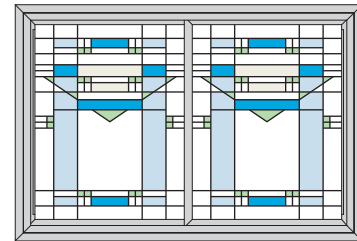

Slider Windows shown in Caribbean color palette

Vintage

Cosmopolitan

Tulips

Synergy

Harmony

Aztec

Above designs are also representative of the 3-Lite Slider Model 303 and 3-Lite Slider Model 304 end sashes. The designs shown in the Picture Window section represent the center sash in the 3-Lite Slider Model 304.