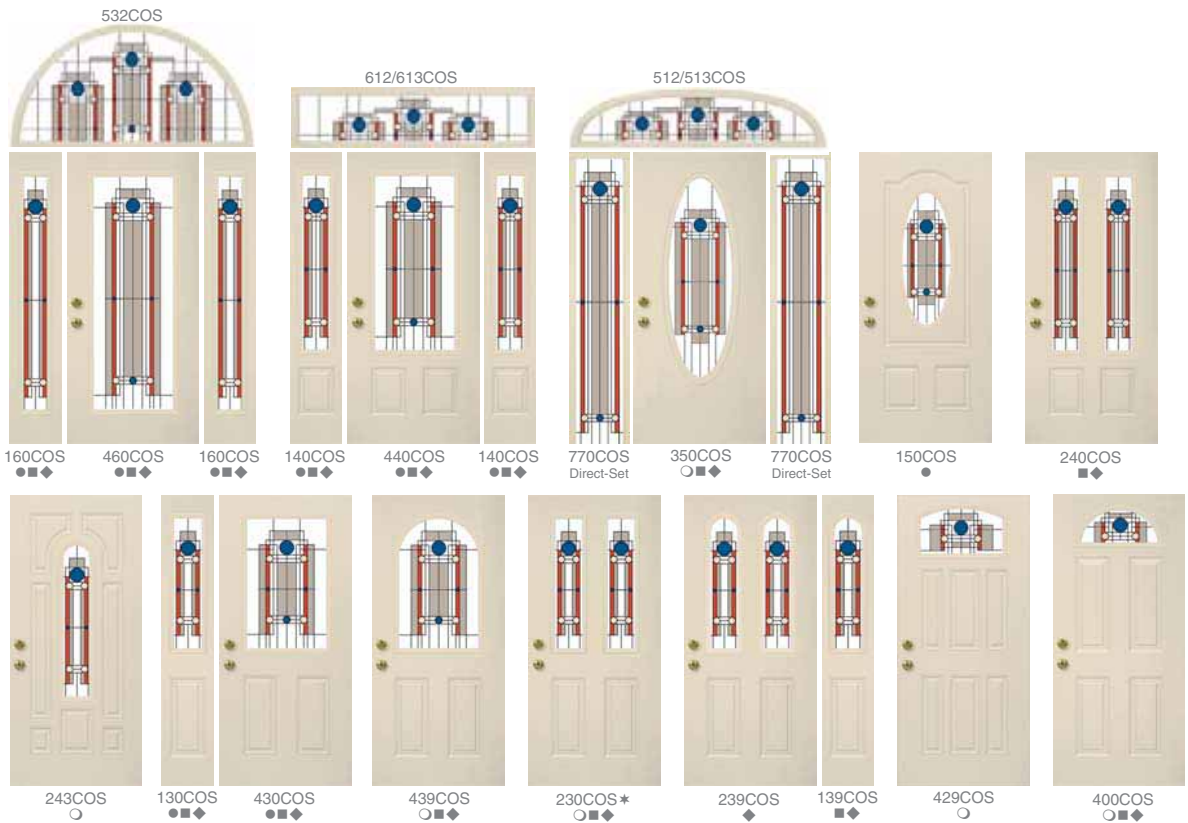

Black resin bead recommended

Sedona

The Sedona color palette features hues associated with nature's landscapes of the west.

Clay resin bead recommended

Entry Door Styles

Vintage

Cosmopolitan

All designs shown from the outside of the house