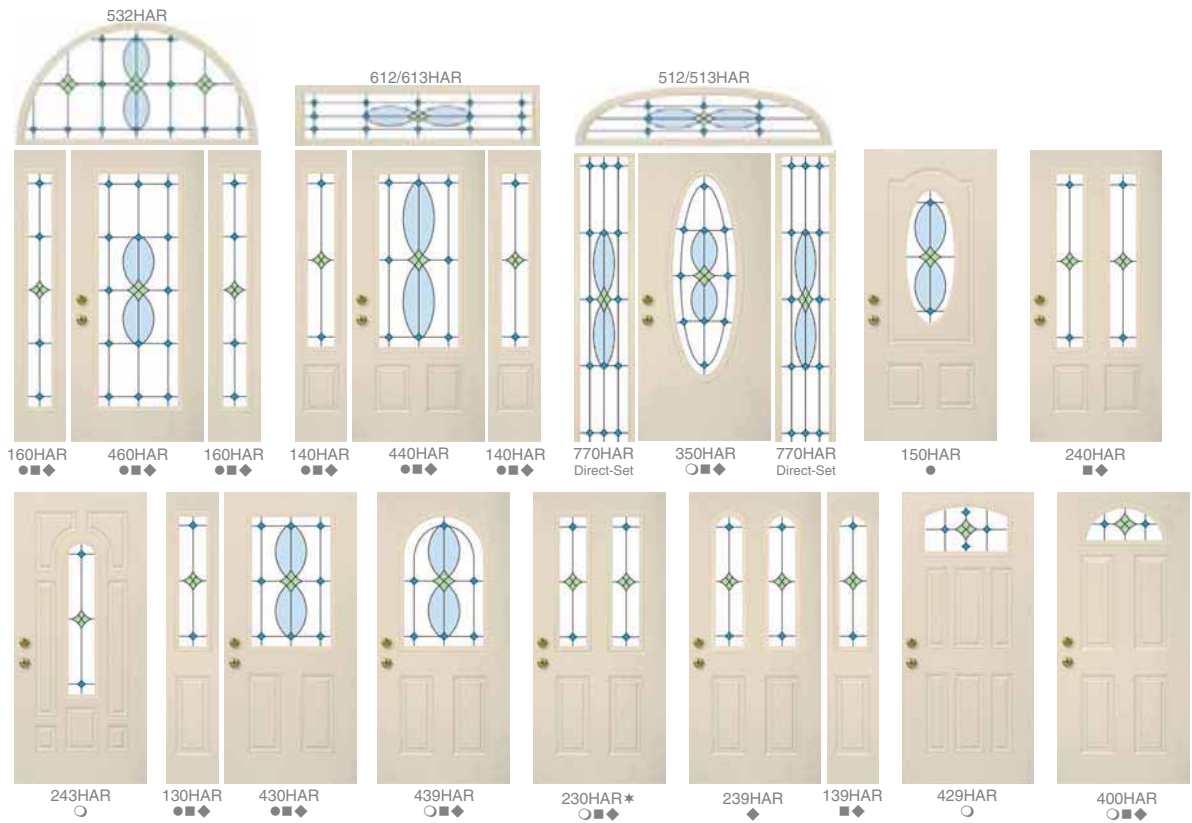

Entry Door Styles

Harmony