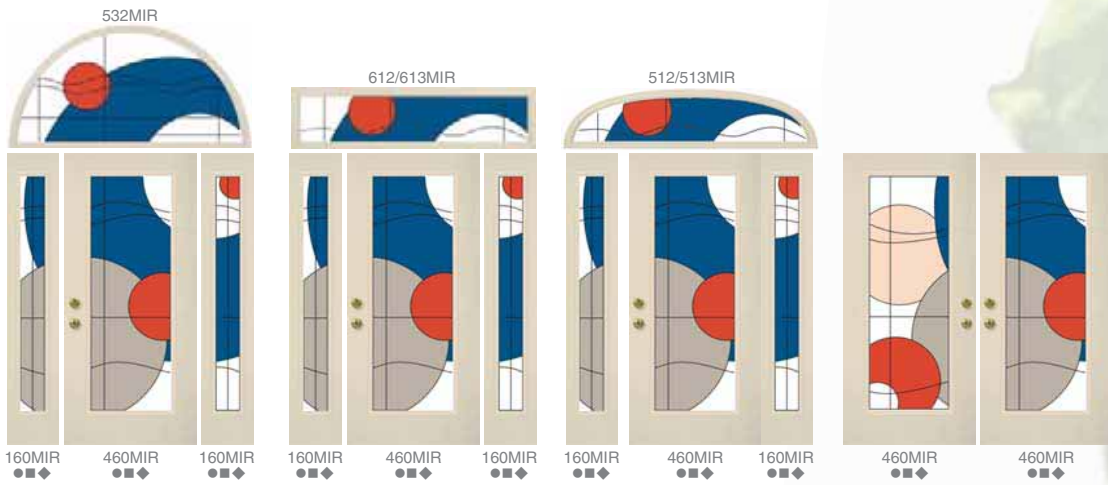

Harmony

Aztec

All designs shown from the outside of the house

Doors available in: ● Signet and Heritage Fiberglass ○ Heritage Fiberglass Only ■ 20 and 22-gauge Woodgrain Textured Steel ◆ Smooth Steel * Not available on 20-gauge Woodgrain Textured Steel