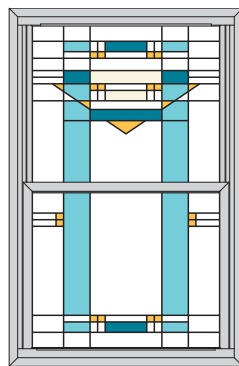

Double Hung windows with design in both sashes are not available in Oriel Style.

Integra Vinyl Windows are available in all color palettes.

Vintage

Cosmopolitan

Tulips

Synergy

Harmony

Aztec