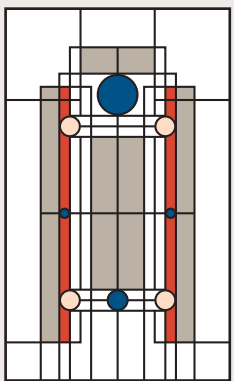

Sedona

Be the envy of your neighbors with this bold glass style.