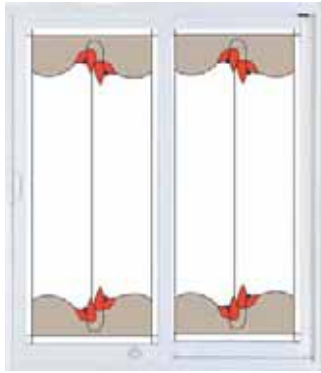

PRESTIGE™

Vinyl Patio Door System

Tulips

Enhance your view through a new Prestige Vinyl Patio Door with your choice of tastefully designed Inspirations Art Glass patterns. Each design creates a distinct ambiance for setting the mood of your patio experience.

Prestige Patio Doors are available with all color palettes. Also available in 3 and 4-panel configurations.

Refer to the ProVia Door Product Catalog to discover why discriminating homeowners choose the Prestige patio door over other doors.