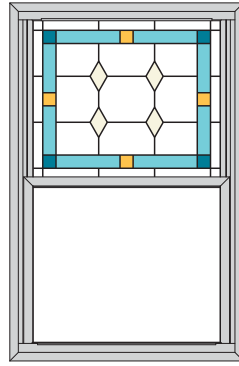

INTEGRA®

Vinyl Windows

Add your personal style to your vinyl windows in any of our five color palettes. Whether it's a Double Hung, Slider, Awning, Picture, or Casement Window, we've got the options you want.

Note: The Inspirations Art Glass designs shown on these Integra Vinyl Windows reflect average size windows. The designs will vary to accommodate your specific window sizes. See price list for size limitations per window type.

Double Hung (top sash only) shown in Coral Reef color palette
Available in 300 Series only.

Vintage